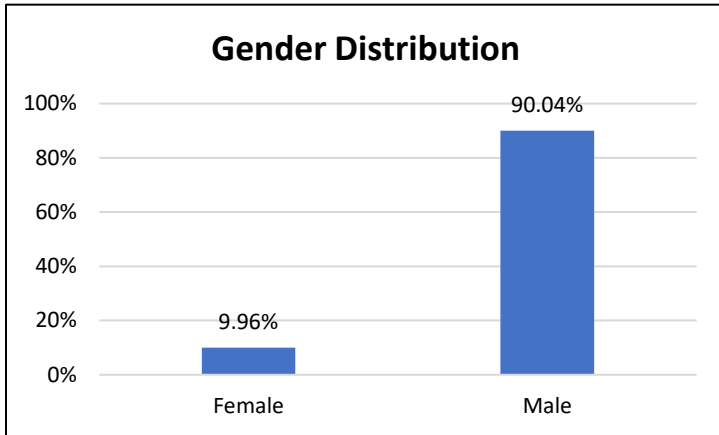

Pretrial Services Weekly Report

Electronic Monitoring Population Demographics 7/28/2023

Radio Frequency Monitoring (RF) population:	954
GPS Monitoring population:	705

Radio Frequency (RF) Monitoring

GPS Monitoring